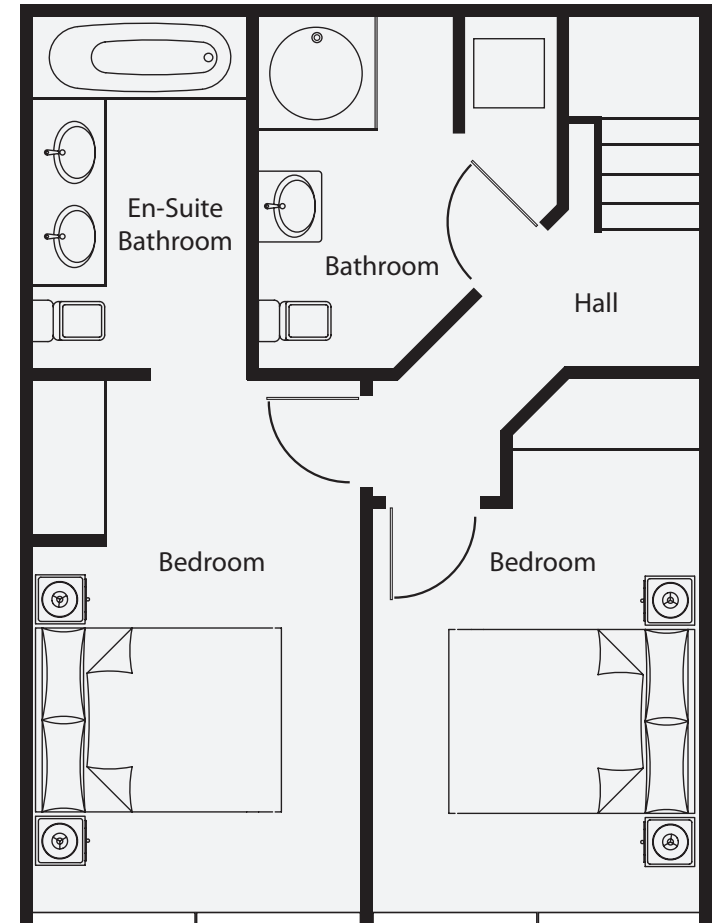

Total floor area
including terrace: 1097ft² / 102m²
Garden area: 323ft² / 30m²

Ground Floor

Lower Ground Floor