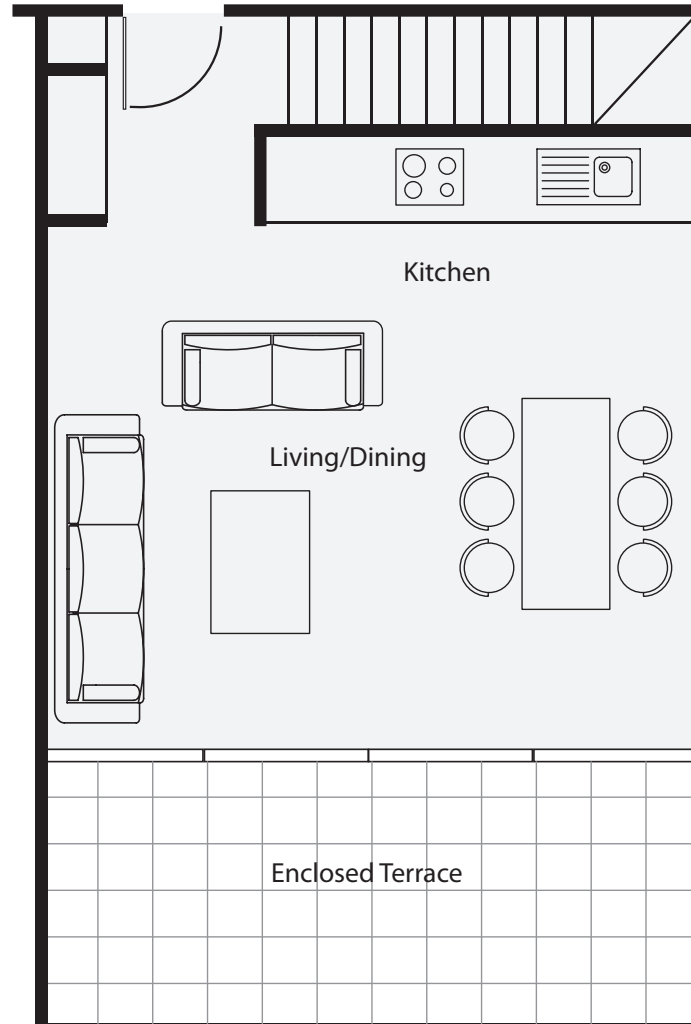

Total floor area
including terrace: 1097ft² / 102m²
Garden area: 323ft² / 30m²

Ground Floor

Lower Ground Floor